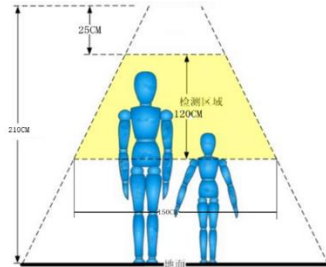

Installation height	install the equipment on the vehicle door (installation height: 2.1~2.4m, width: within 1.2m)
Installation position	the label sheet (as shown below) faces inside of the room.
Installation position	Installed in the middle of the channel and above, looking straight down.
Calculation	If vehicle has two door, install 2 counter cameras, counter camera will calculate and display total number at the same time.

In order to count the number of people more accurately, we suggest that you install the equipment near the door or in the aisle where people must pass. The camera should be installed in the middle of the door or aisle. When the camera is installed near the door, the distance from the door shall be more than 15cm; the installation position can also refer to the following figure or can also be installed at the top of the following figure, provided that the ground height and camera height are about 2.1m

**Focal length
2.8mm
lens+A41:B43**

210cm

220cm

230cm

**Focal length
3.6mm lens**

220cm

230cm

240cm