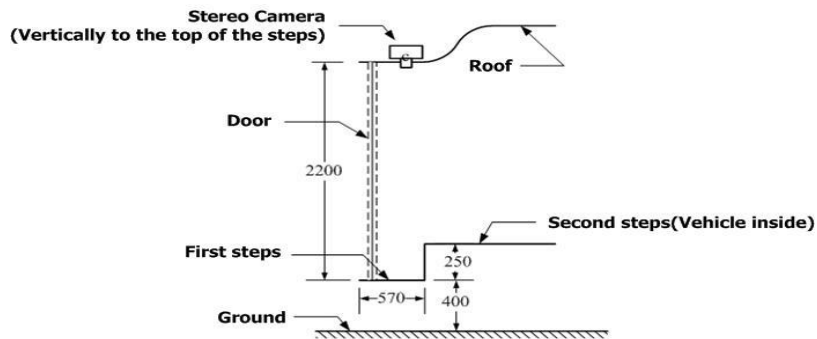

Specifications

Material	Aluminum
System	Linux
Graphic operation interface	Various parameters of the system can be set by display screen and remote control
Language	Chinese,English,Spanish(Optional) Other (Customizable)
Alarm	2-way switch signal alarm input
	Video loss, video blocking alarm
System upgrade	SD card or Computer
Power supply and power consumption	ACC on/off;
	Delay shutdown
	DC:+12V ~ +36V +12V@0.5A;
	Normal working state < 4W
Work environment	-20°C ~ +70°C
	10% to 90%
Dimensions	133X50X59.65mm
Weight	0.45KG
Image sensor	1/3 CCD
PAL/NTSC	Customizable
Horizontal clarity	700 TV Lines
Lens spacing	5mm
focal length	2.8 mm(2.8mm/3.6mm/4mm/6mm Customizable)
gain	automatic gain control
SNR	> 48db
input voltage	12V
White Balance	auto
Shutter	1/50-1/80000(S) 1/60-1/80000(S)

Installation height	install the equipment on the vehicle door (installation height: 2.1~2.4m, width: within 1.2m)
Installation position	the label sheet (as shown below) faces inside of the room.
Installation position	Installed in the middle of the channel and above, looking straight down.
Calculation	If vehicle has two door, install 2 counter cameras, counter camera will calculate and display total number at the same time.

In order to count the number of people more accurately, we suggest that you install the equipment near the door or in the aisle where people must pass. The camera should be installed in the middle of the door or aisle. When the camera is installed near the door, the distance from the door shall be more than 15cm; the installation position can also refer to the following figure or can also be installed at the top of the following figure, provided that the ground height and camera height are about 2.1m