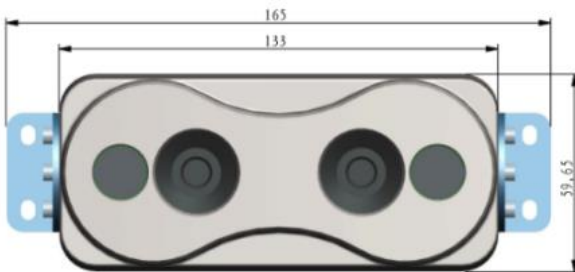

Installation height	install the equipment on the vehicle door (installation height: 2.1~2.4m, width: within 1.2m)
Installation position	the label sheet (as shown below) faces inside of the room.
Installation position	Installed in the middle of the channel and above, looking straight down.
Calculation	If vehicle has two door, install 2 counter cameras, counter camera will calculate and display total number at the same time.

**Focal length
2.8mm
lens+A41:B43**

210cm

220cm

230cm

**Focal length
3.6mm lens**

220cm

230cm

240cm