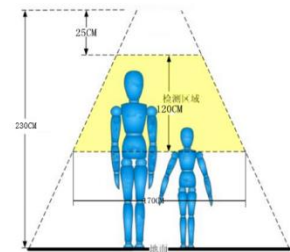

Installation height	install the equipment on the vehicle door (installation height: 2.1~2.4m, width: within 1.2m)
Installation position	the label sheet (as shown below) faces inside of the room.
Installation position	Installed in the middle of the channel and above, looking straight down.
Calculation	If vehicle has two door, install 2 counter cameras, counter camera will calculate and display total number at the same time.

**Focal length
2.8mm
lens+A41:B43**

210cm

220cm

230cm

**Focal length
3.6mm lens**

220cm

230cm

240cm