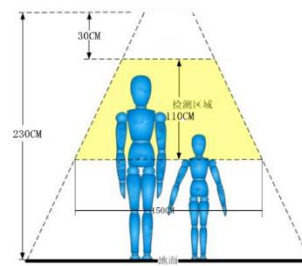

Installation height	install the equipment on the vehicle door (installation height: 2.1~2.4m, width: within 1.2m)
Installation position	the label sheet (as shown below) faces inside of the room.
Installation position	Installed in the middle of the channel and above, looking straight down.
Calculation	If vehicle has two door, install 2 counter cameras, counter camera will calculate and display total number at the same time.

**Focal length
2.8mm
lens+A41:B43**

210cm

220cm

230cm

**Focal length
3.6mm lens**

220cm

230cm

240cm