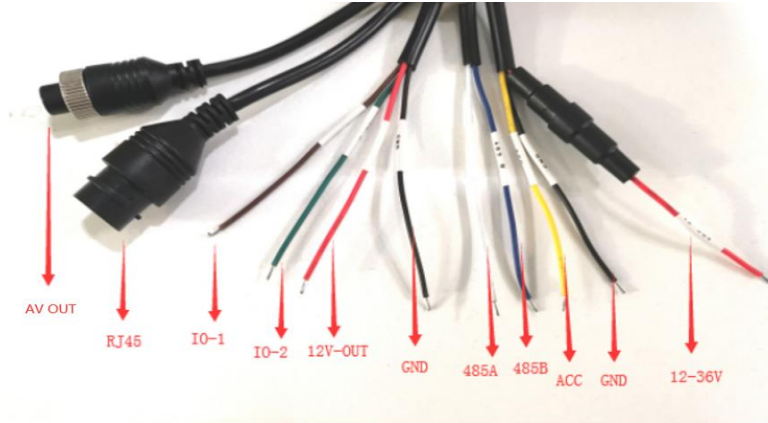

This Product can work with:

4ch 1080P single SD card MDVR	4ch 1080P Single SD card Mobile DVR	AI Mobile DVR work with DSM	8ch H.265 1080P HDD MDVR

Tel: 0086-755-88832758 Fax: 0086-755-61624570 Website: www.qohovisions.com
Email: sales@qohovisions.com Skype: qohocctv : qohovisions

Factory Address: 12/F,C area, HuiLongDa Industrial Park,Shiyan street, Baoan district,Shenzhen city, Guangdong province, China.