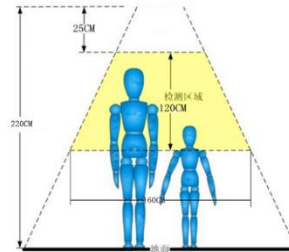

Installation height	install the equipment on the vehicle door (installation height: 2.1~2.4m, width: within 1.2m)
Installation position	the label sheet (as shown below) faces inside of the room.
Installation position	Installed in the middle of the channel and above, looking straight down.
Calculation	If vehicle has two door, install 2 counter cameras, counter camera will calculate and display total number at the same time.

In order to count the number of people more accurately, we suggest that you install the equipment near the door or in the aisle where people must pass. The camera should be installed in the middle of the door or aisle. When the camera is installed near the door, the distance from the door shall be more than 15cm; the installation position can also refer to the following figure or can also be installed at the top of the following figure, provided that the ground height and camera height are about 2.1m

**Focal length
2.8mm
lens+A41:B43**

210cm

220cm

230cm

**Focal length
3.6mm lens**

220cm

230cm

240cm