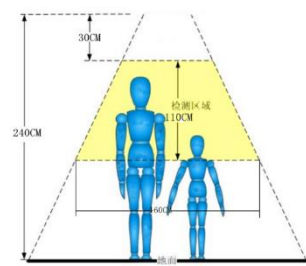

Installation height	install the equipment on the vehicle door (installation height: 2.1~2.4m, width: within 1.2m)
Installation position	the label sheet (as shown below) faces inside of the room.
Installation position	Installed in the middle of the channel and above, looking straight down.
Calculation	If vehicle has two door, install 2 counter cameras, counter camera will calculate and display total number at the same time.

**Focal length
2.8mm
lens+A41:B43**

210cm

220cm

230cm

**Focal length
3.6mm lens**

220cm

230cm

240cm