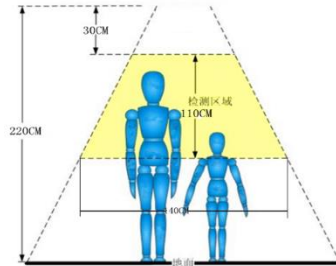

Installation height	install the equipment on the vehicle door (installation height: 2.1~2.4m, width: within 1.2m)
Installation position	the label sheet (as shown below) faces inside of the room.
Installation position	Installed in the middle of the channel and above, looking straight down.
Calculation	If vehicle has two door, install 2 counter cameras, counter camera will calculate and display total number at the same time.

**Focal length
2.8mm
lens+A41:B43**

210cm

220cm

230cm

**Focal length
3.6mm lens**

220cm

230cm

240cm