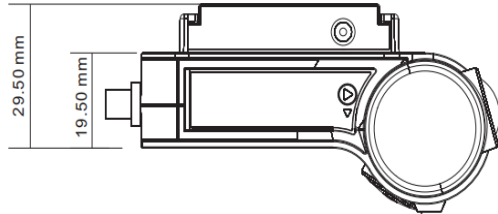

This Product can work with:

1080P Car Reverse Camera	Driver Fatigue Monitor	1080P Starlight camera	1080P High-resolution side camera

Tel: 0086-755-88832758   **Fax:** 0086-755-61624570   **Website:** www.qohovisions.com
Email: sales@qohocctv.com   **Skype:** qohocctv : qohovisions

Factory Address: 12/F,C area, HuiLongDa Industrial Park,Shiyan street,
Baoan district,Shenzhen city, Guangdong province, China.