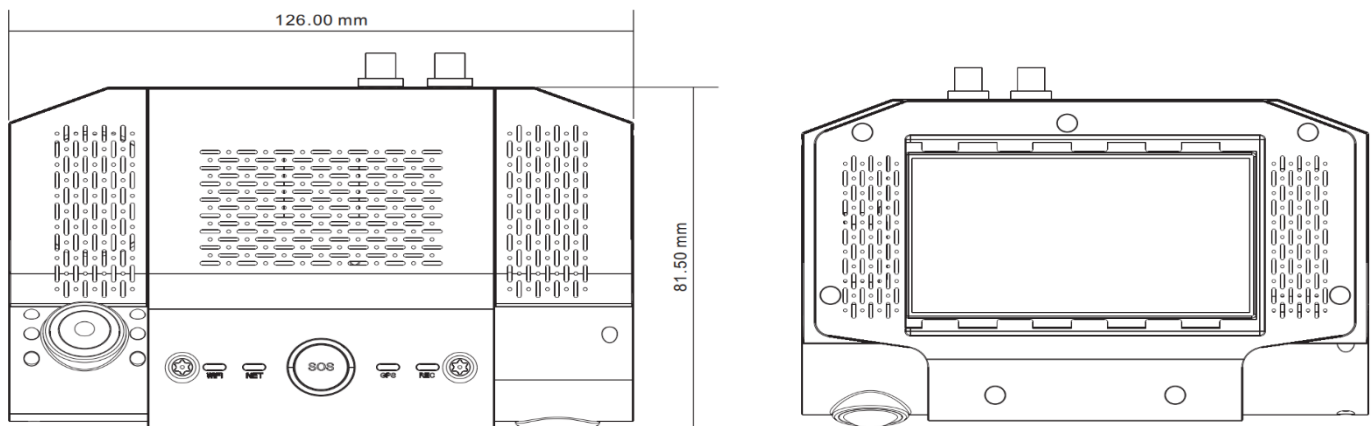

Internal Microphone & Speaker for Two Way Communication	√	√
Built-in Super Capacitor UPS for Data Protection (4 Seconds after Shut Down)	√	√
2*I/O AlarmInput	√	√
1*I/O Alarm Output (5V)	√	√
1*CVBS Output	√	√
2* TF Card Slots	√	√
1* SIM Card Slot	√	√
TF & SIM Card Tamper-proof Lock	√	√
Support CMSV6, Wailon, and SDK/API Integration with Third Party Platform	√	√
1080P Camera 3 Input Interface	×	√
1080P Camera 4 Input Interface	×	√
RS232 Interface for Fuel/Temperature/Oxygen Sensor RFID Reader...etc	×	√

Diagram

Tel: 0086-755-88832758 **Fax:** 0086-755-61624570 **Website:** www.qohovisions.com

Email: sales@qohocctv.com **Skype:** qohocctv : qohovisions

Factory Address: 12/F,C area, HuiLongDa Industrial Park,Shiyan street, Baoan district,Shenzhen city, Guangdong province, China.