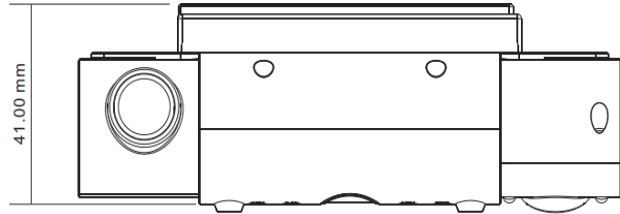

This Product can work with:

1080P Car Reverse Camera	Driver Fatigue Monitor	1080P Starlight camera	1080P High-resolution side camera

Tel: 0086-755-88832758   **Fax:** 0086-755-61624570   **Website:** www.qohovisions.com
Email: sales@qohocctv.com   **Skype:** qohocctv : qohovisions

Factory Address: 12/F,C area, HuiLongDa Industrial Park,Shiyan street,
Baoan district,Shenzhen city, Guangdong province, China.