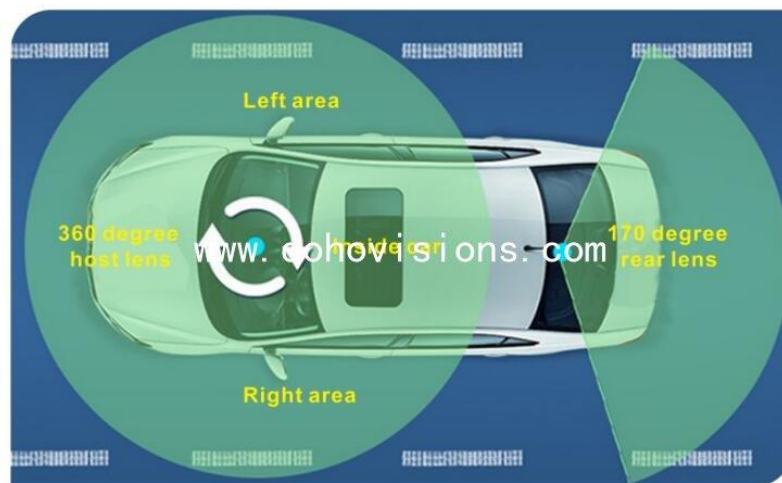

## Key Features

- **Dual lens recording: 360-degree front lens and 170-degree rear lens**
- **Loop recording.**
- **24-hours parking monitoring, low power protection.**
- **Gravity sensor: automatically record locked, not cycled emergency recordings when the vehicle is abnormal.**
- **Mobile phone view shared videos in rear time.**
- **Unlimited WIFI mobile phone interconnection: 0 traffic vehicle real time monitoring.**
- **6 glass + IR cut fisheye lens: 6-layer all-glass. 360-degree panoramic wide view angle. Intelligent light control, more transparent and more effective.**
- **Storage: Support one max 128G TF high speed card**

## Specification

<b>Model</b>	<b>QH-DVR7102</b>
Resolution of front camera	2160*2160
Resolution of rear camera	720P
Dual lens	Front 360-degree panorama + 170-degree rear view
Master control	Novatek96660
Sensor	Sony 326 HD lens
Storage	2G-128G TF high speed card
Gravity sensor	Built-in high precision three-axis sensor
Loop recording	Automatic overlay loop recording
Video format	MP4
WIFI connect	Distance is about 25 meters
Power input	Input (Yellow: charged; Red: ACC; Black: GND)
Power output	5V 2A
Power consumption	2.5W~3.5W
Fixing method	3M fixed adhesive tape
Support platform	Android/iOS
Size	87*48*26mm