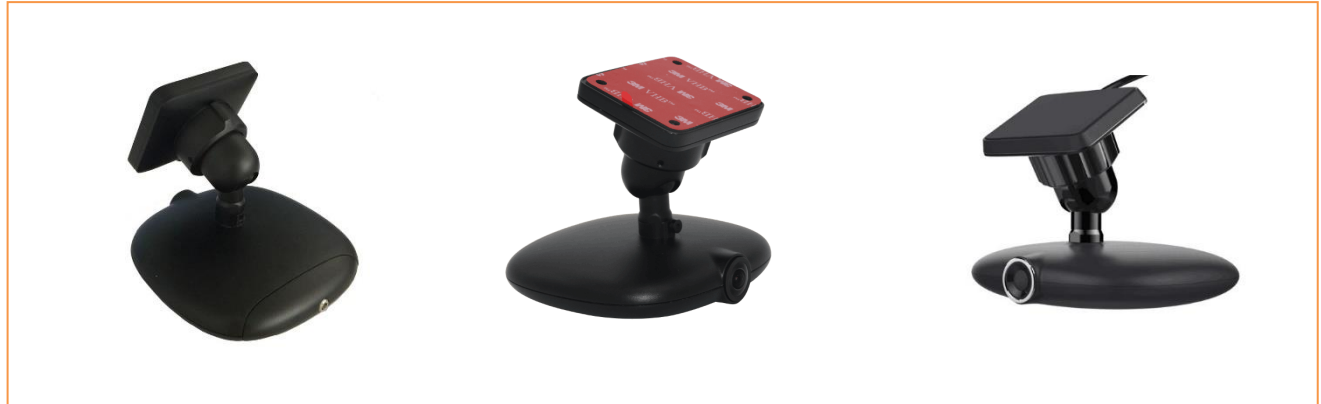

2 channel 1080P SD card GPS 4G WIFI Mobile DVR

**QH-MDVR8102**

## Key Features

Mini 2 channel 1080P 3G/4G GPS WIFI Mobile DVR.

1. H.265 compression code Adopt HI silicon high-performance processor.
2. Industrial Grade Design;
3. Support to connect with equipment with mobile phone through WIFI;
4. Support remote live view in real-time;
5. Support to set parameters via mobile phone;
6. Support 2-ch 1080P camera, one is built-in for front road view, another is an external camera that connects with the outside camera/back view/wide view inside;
7. Support Bluetooth (as optional), can be intercom voice talking at the center.
8. Support WIFI, Bluetooth, mobile network automatic switch;
9. 8~36V wide voltage;
10. Support various transmission quality options;
11. Support two SD cards, maximum support 256GB;
12. Support Management software of center management platform (CMS);
13. Support iPad, iPhone, Android, and PC to remote view in real-time.