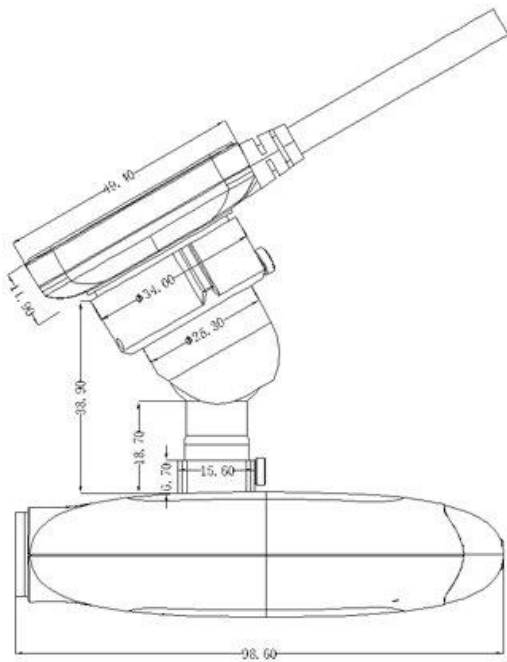

External interface		CVBS output, 2-ch alarm input, 1-ch alarm output, 100M Ethernet port
Power consumption	Power management	ACC on/off the device, Timing switches ON/OFF
	Battery capacity	Support to work with UPS, work 30 minutes after power off.
	Charging time	< 20 minutes
	Working time	>30 minutes
Working environment	Operation temperature	-20°C ~ +85°C
	Humidity	10% to 95%
Dimension	Mainbod	100Wx95hx25Dmm
Weight		1.18 Kg