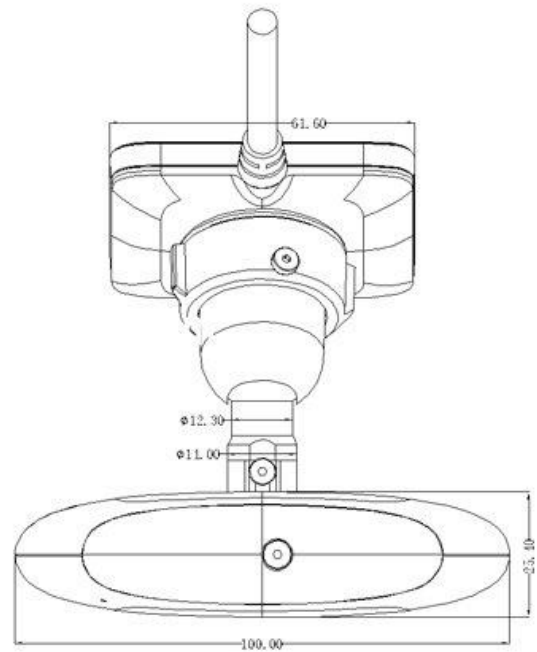

External interface		CVBS output, 2-ch alarm input, 1-ch alarm output, 100M Ethernet port
Power consumption	Power management	ACC on/off the device, Timing switches ON/OFF
	Battery capacity	Support to work with UPS, work 30 minutes after power off.
	Charging time	< 20 minutes
	Working time	>30 minutes
Working environment	Operation temperature	-20°C ~ +85°C
	Humidity	10% to 95%
Dimension	Mainbod	100Wx95hx25Dmm
Weight		1.18 Kg