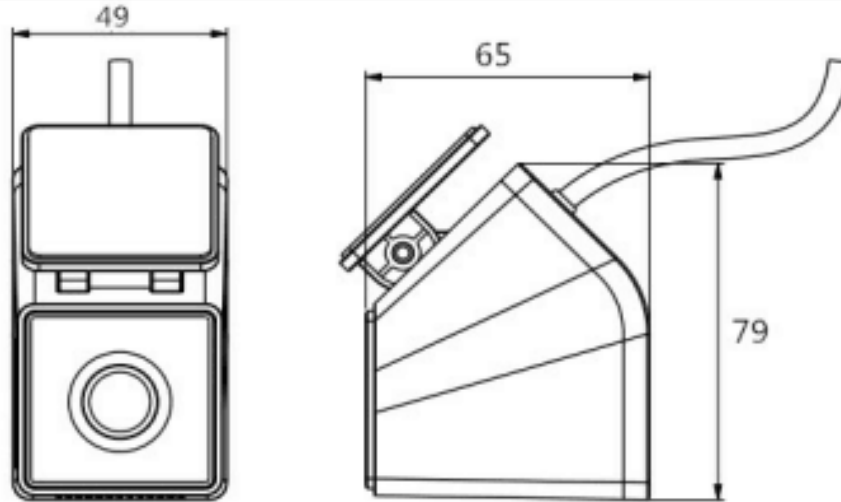

Dimension

This Product can work with:

4ch Dual Micro-SD card Car DVR	4ch 1080P single SD card MDVR	8ch 720P HDD Mobile DVR	4ch 1080P Dual SD card Mobile DVR

Tel: 0086-755-88832758 Fax: 0086-755-61624570 Website: www.qohovisions.com

Email: sales@qohocctv.com Skype: qohocctv : qohovisions

Factory Address: 12/F,C area, HuiLongDa Industrial Park,Shiyan street, Baoan district,Shenzhen city, Guangdong province, China.