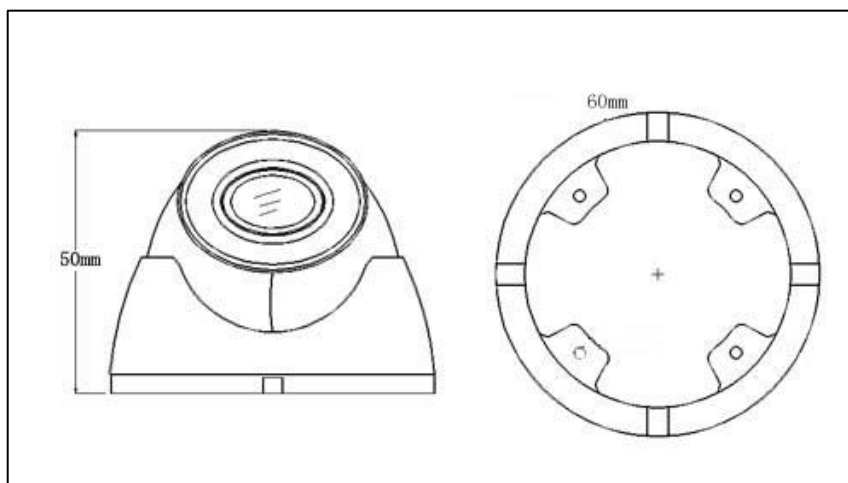

1080P Mini Car Dome Camera With 6pcs IR LED

QH-MC606

Key Features

- 1080P Mini car IR dome camera; Mini hidden size, very small and convenient;
- High-resolution IR domes Camera;
- 6pcs IR LEDs, Car rearview car IR dome camera;|
- 3.6mm lens,2.5mm lens, and 2.8mm lens is optional;
- 1080P.Audio is optional.

Specification

Model	QH-MC606
Synchronization	INT
Scanning	2:1 Interlace
Horizontal Resolution	1080P/960P/720P optional
Horizontal angle	90 degree,120 degree
IR LED	6pcsΦ5 IR LED
IR Distance	3m
Minimum Illumination	0Lux (IR ON)
Gamma modification	0.45
Gain control	Auto
White Balance	Auto
Electronic shutter	1/60(1/50) ~1/100,000 sec
Video output	1.0Vp-p Composite Video Output,75ohm
Lens	3.6mm,2.5mm
S/N Ratio	More than 48dB
Working Voltage	DC12V
Working Temperature	(- 25°C~+70°C)
Use range	Vehicle include truck, big bus, car outside or inside use.
Body size	60*60*55mm